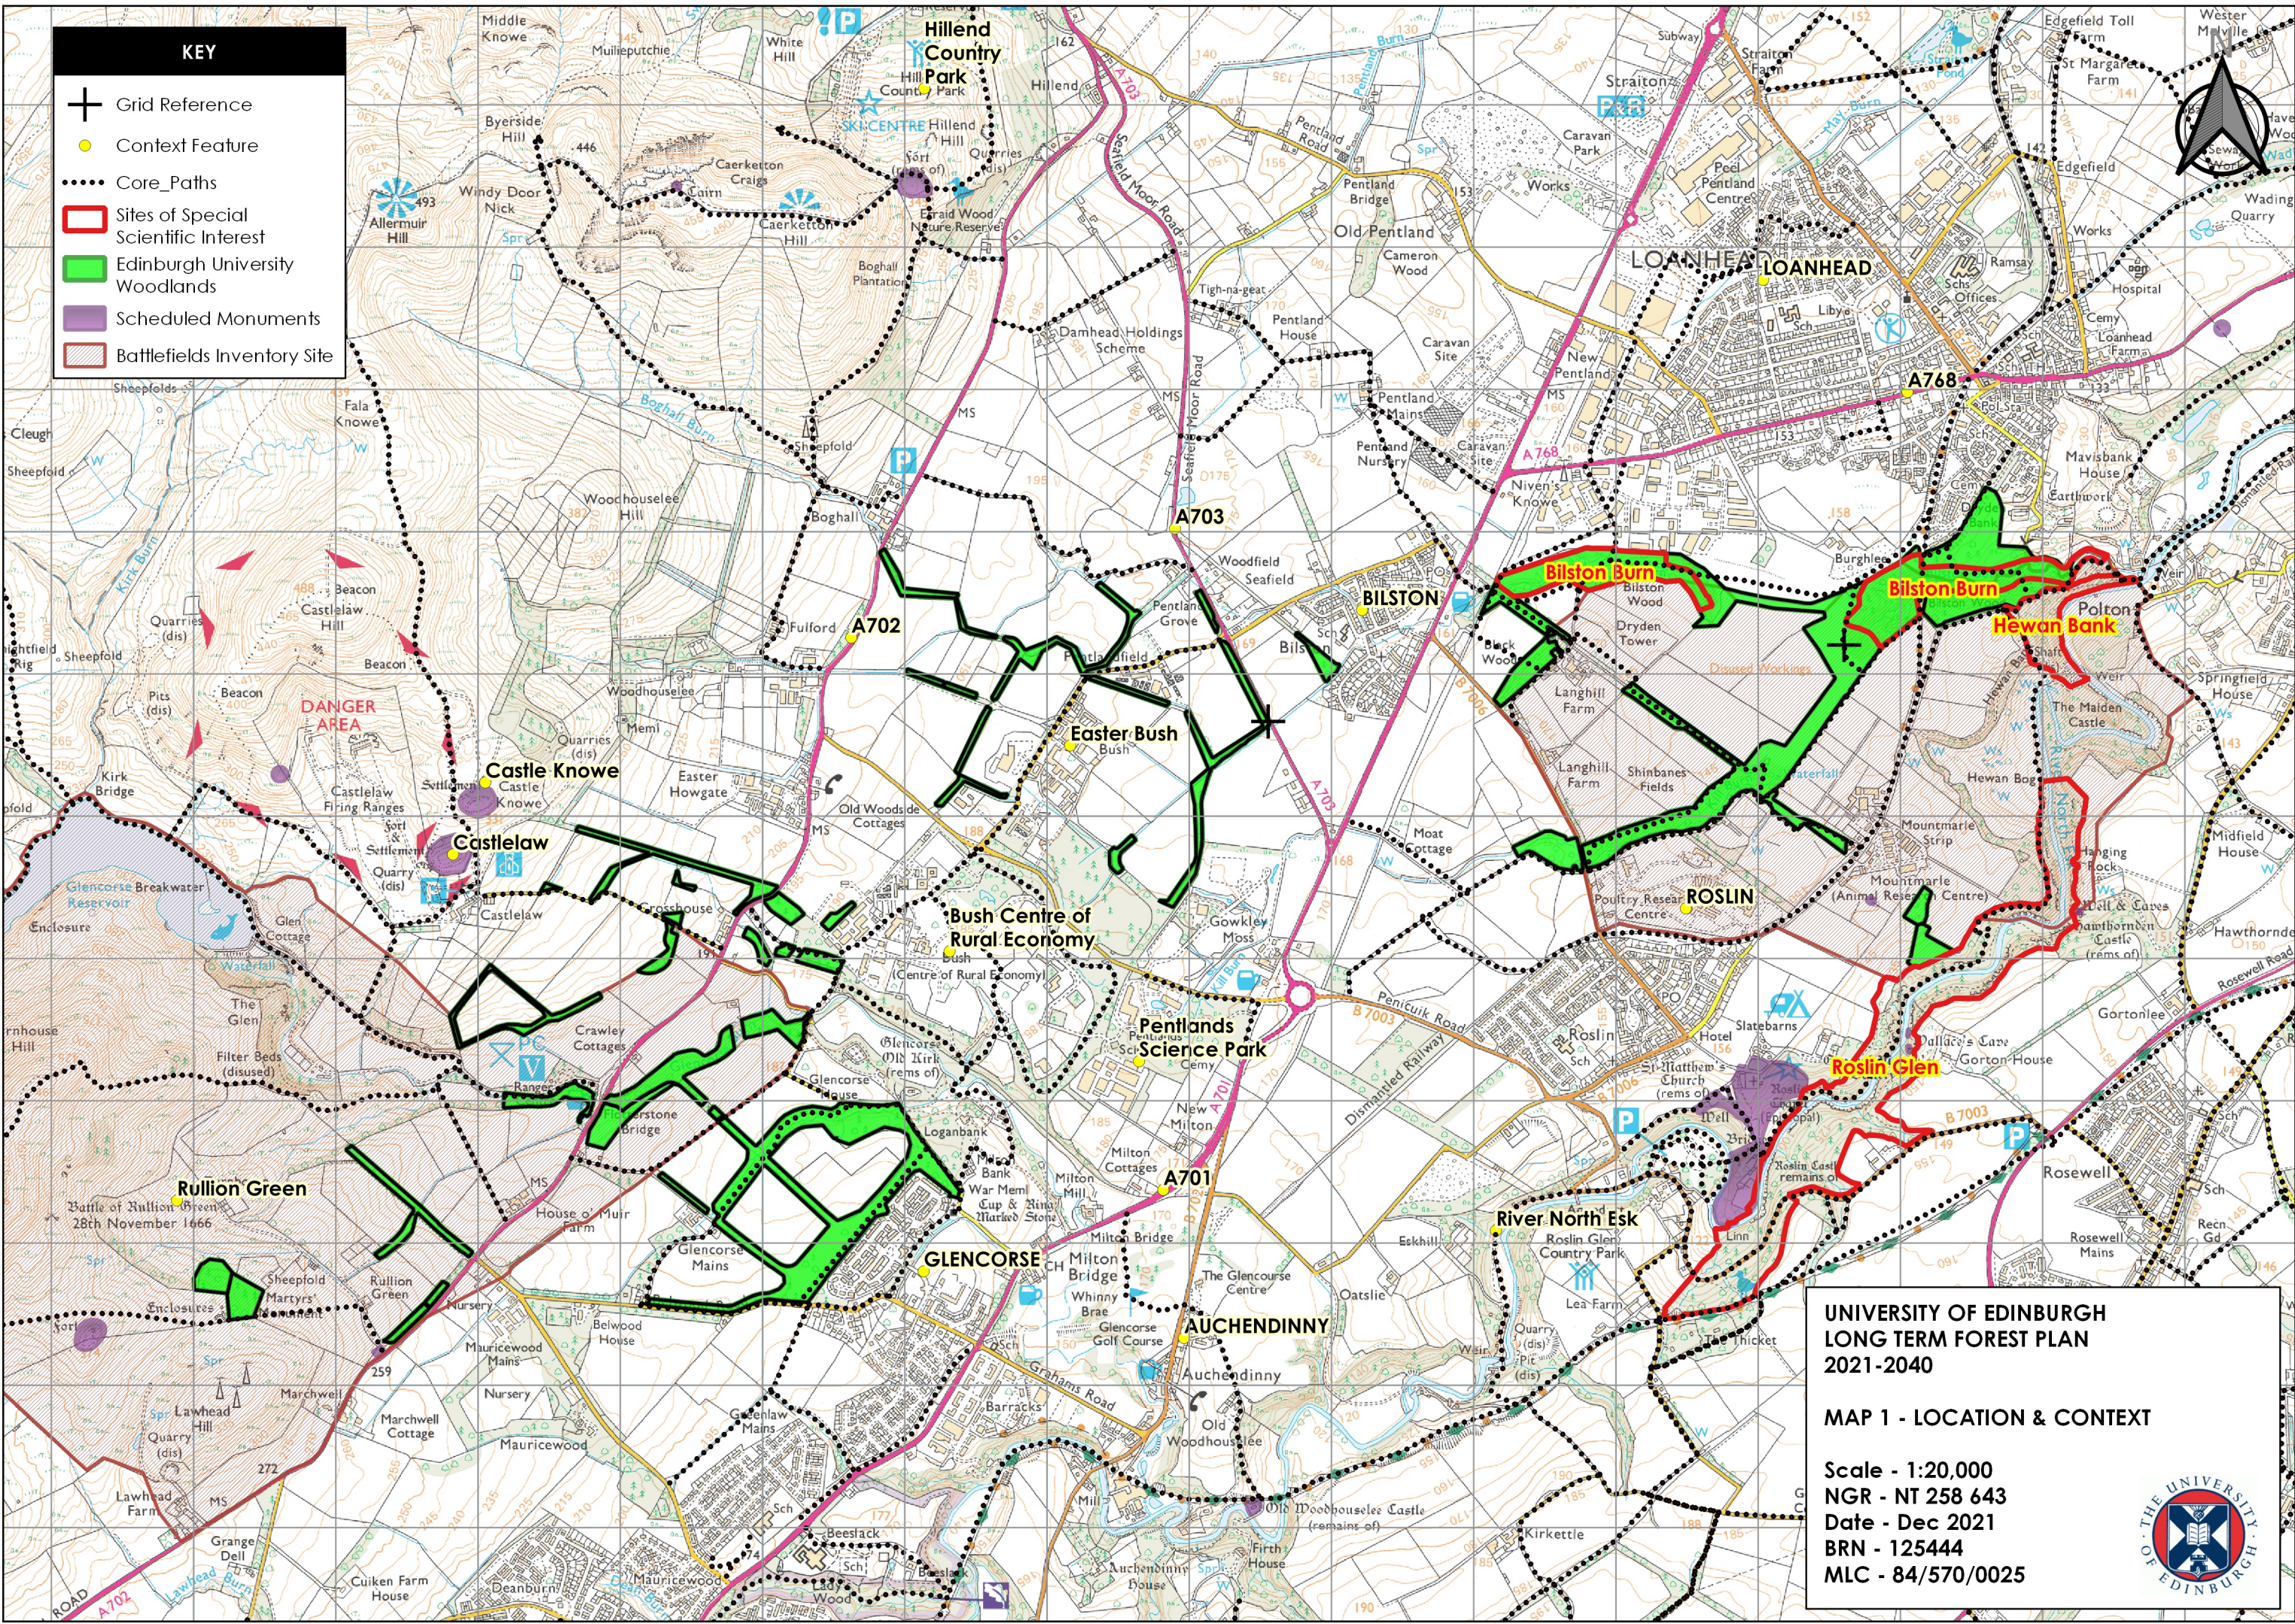

KEY

-  Grid Reference
-  Context Feature
-  Core Paths
-  Sites of Special Scientific Interest
-  Edinburgh University Woodlands
-  Scheduled Monuments
-  Battlefields Inventory Site

**UNIVERSITY OF EDINBURGH
LONG TERM FOREST PLAN
2021-2040**

MAP 1 - LOCATION & CONTEXT

Scale - 1:20,000
 NGR - NT 258 643
 Date - Dec 2021
 BRN - 125444
 MLC - 84/570/0025